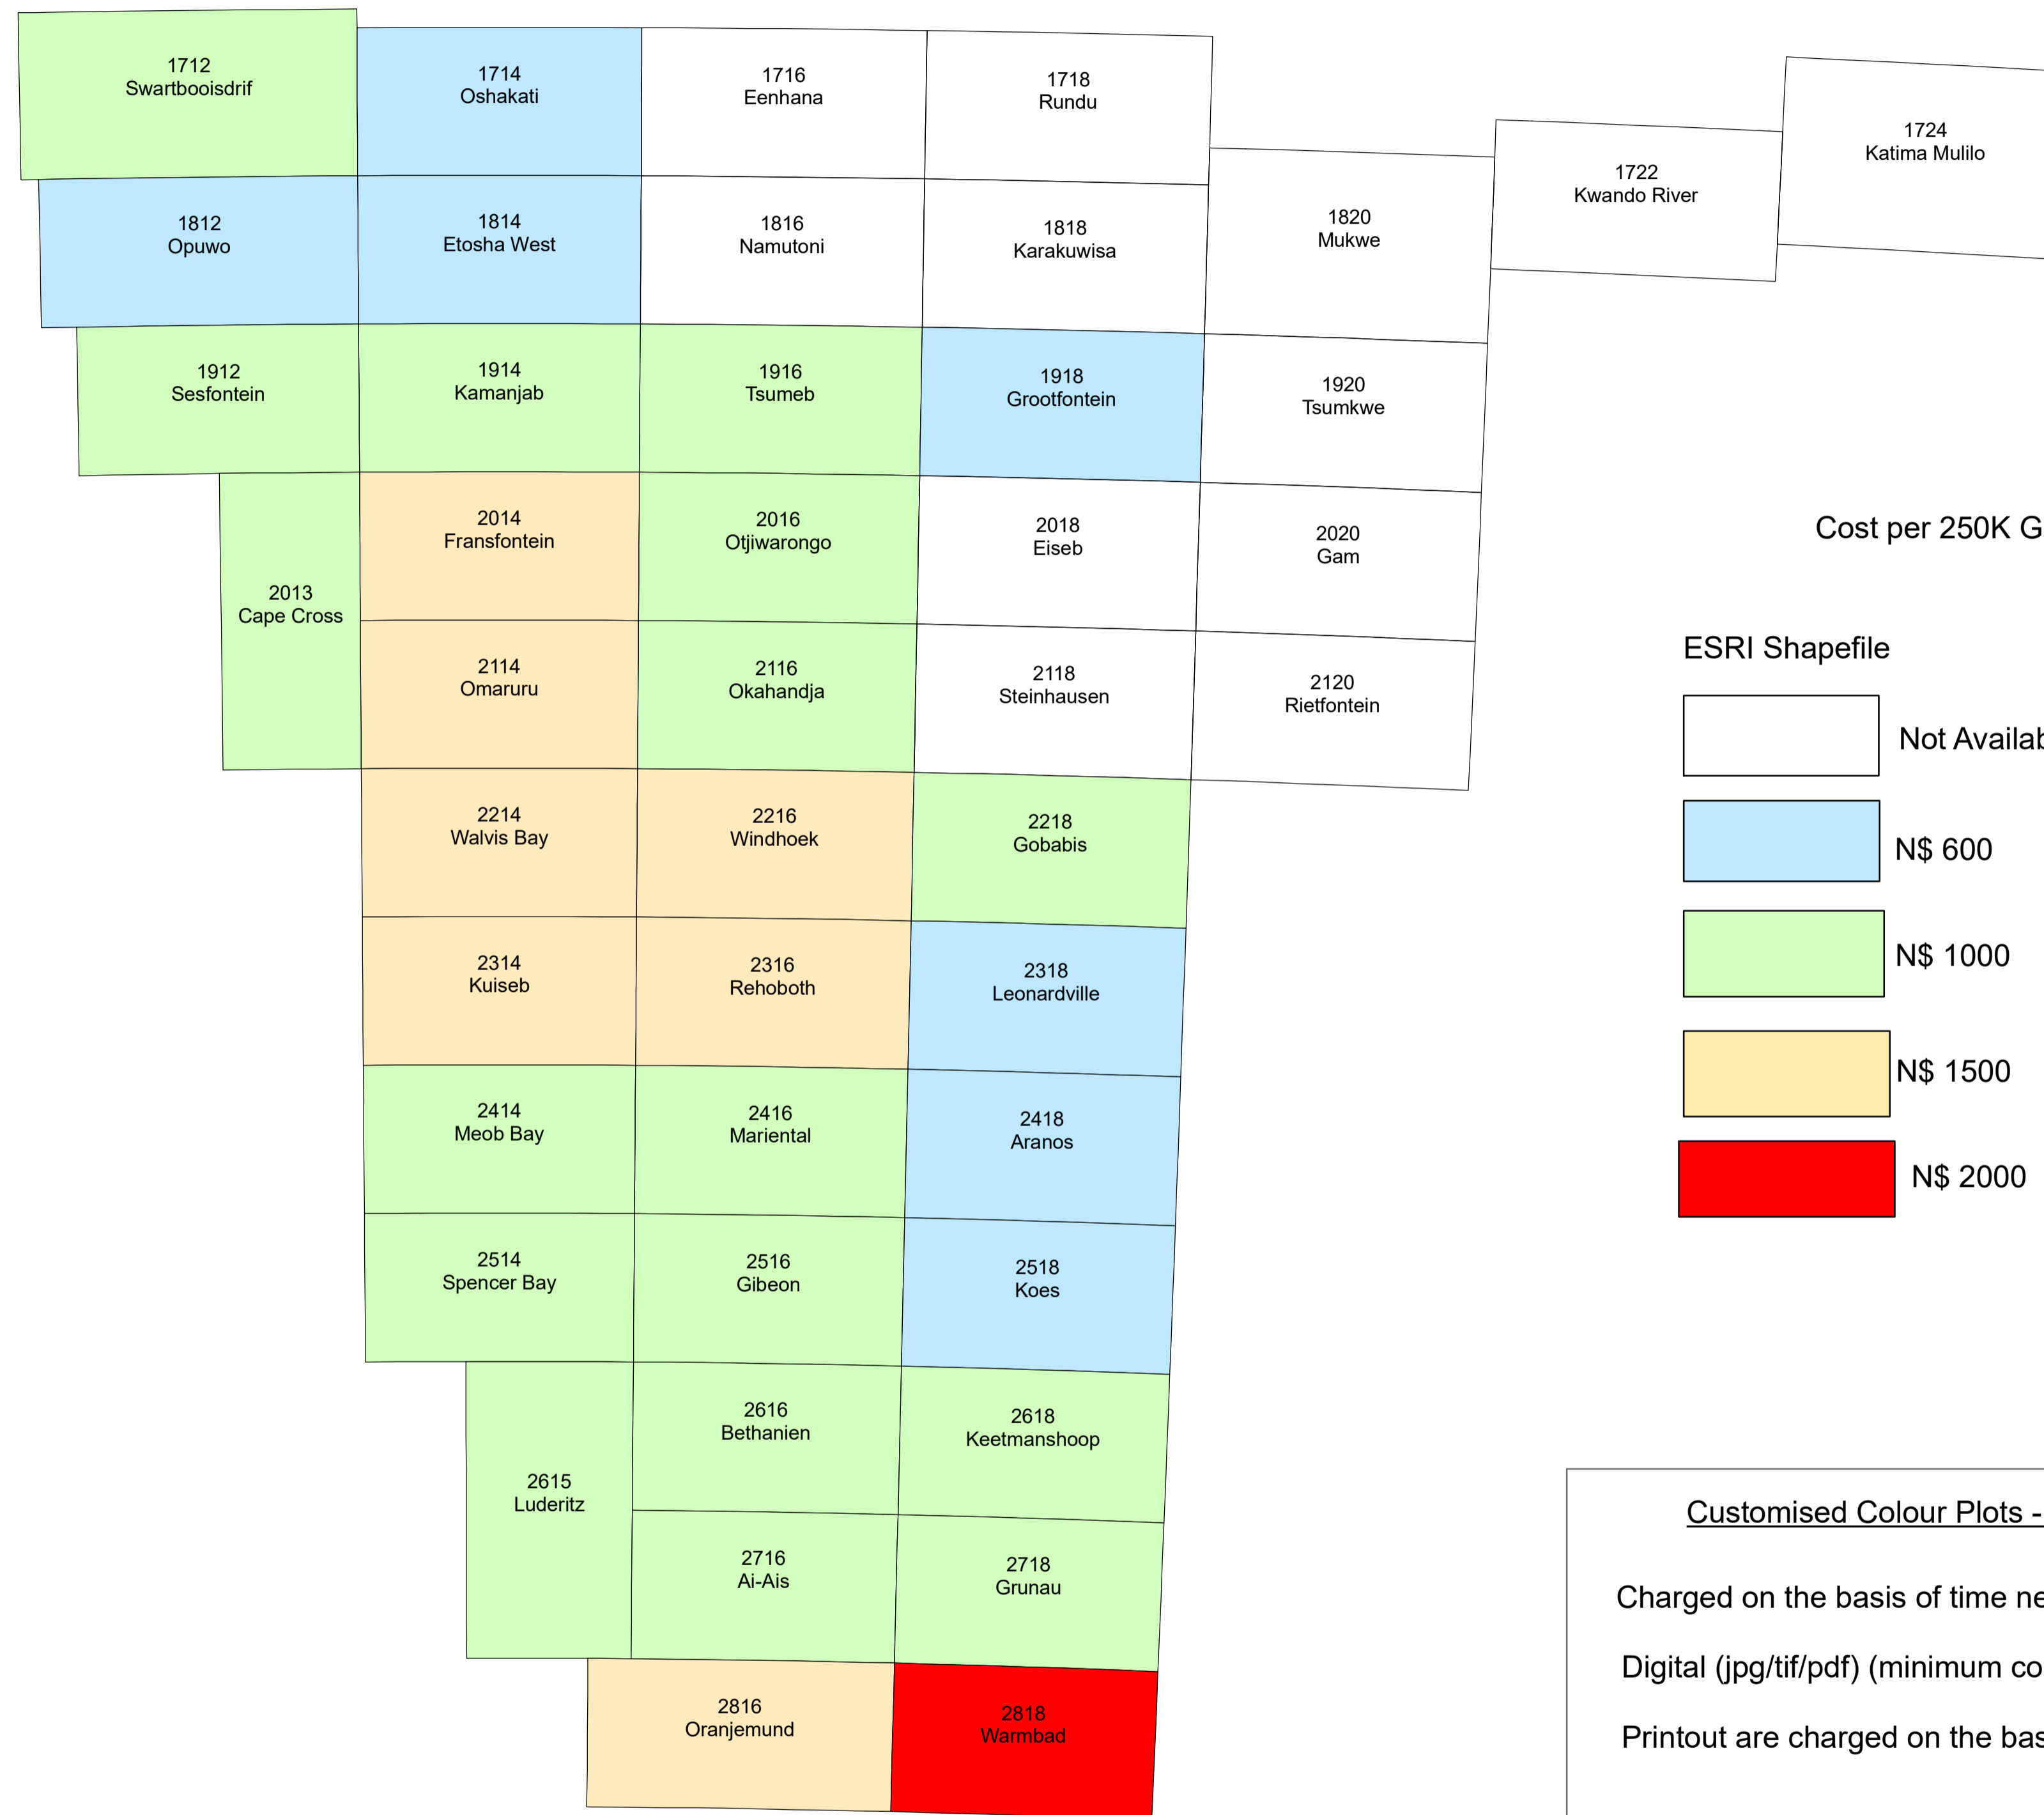

Ministry of Mines & Energy
"promoting Namibia's mineral, geological and energy resources"

MINISTRY OF MINES AND ENERGY

Department: Geological Survey

GEOLOGICAL MAPS AND DIGITAL DATA

Cost per 250K Geological Map

ESRI Shapefile

Not Available	
N\$ 600	
N\$ 1000	
N\$ 1500	
N\$ 2000	

Image File (JPG, TIF): N\$ 300 Per Sheet

Printed Map: N\$ 120 Per Sheet

Customised Colour Plots - Various scales

Charged on the basis of time needed for creating the Map

Digital (jpg/tif/pdf) (minimum cost) N\$ 280.00/hr

Printout are charged on the basis of map size

Printout are charged on the basis of Map size

Colour	Black & White	Lamination
A4 - N\$ 5.00	A4 - N\$ 1.00	
A3 - N\$ 10.00	A3 - N\$ 2.00	
A2 - N\$ 50.00	A2 - N\$ 10.00	
A1 - N\$ 90.00	A1 - N\$ 30.00	A1 - N\$ 50.00
A0 - N\$ 150.00	A0 - N\$ 50.00	A0 - N\$ 70.00

1:1 mil Geological Map of Namibia Shapefiles: N\$ 500.00 Image: N\$ 300.00	1:1 mil Mineral Map of Namibia Shapefiles: N\$ 500.00 Image: N\$ 300.00	1:25K Otavi Mountainland Map Shapefiles: N\$ 1500.00 Image: N\$ 400.00	1:250K Otavi Mountainland Map Shapefiles: N\$ 500.00 Image: N\$ 200.00
500K Map of the Damara Orogen Shapefiles: N\$ 2000.00 Image: N\$ 500.00	Mesoproterozoic Belts in Namibia Shapefiles: N\$ 1200.00 Image: N\$ 100.00	1:500K Spergebiet Map Shapefiles: N\$ 500.00 Image: N\$ 200.00	Nama Group in Namibia Shapefiles: N\$ 1200.00 Image: N\$ 100.00